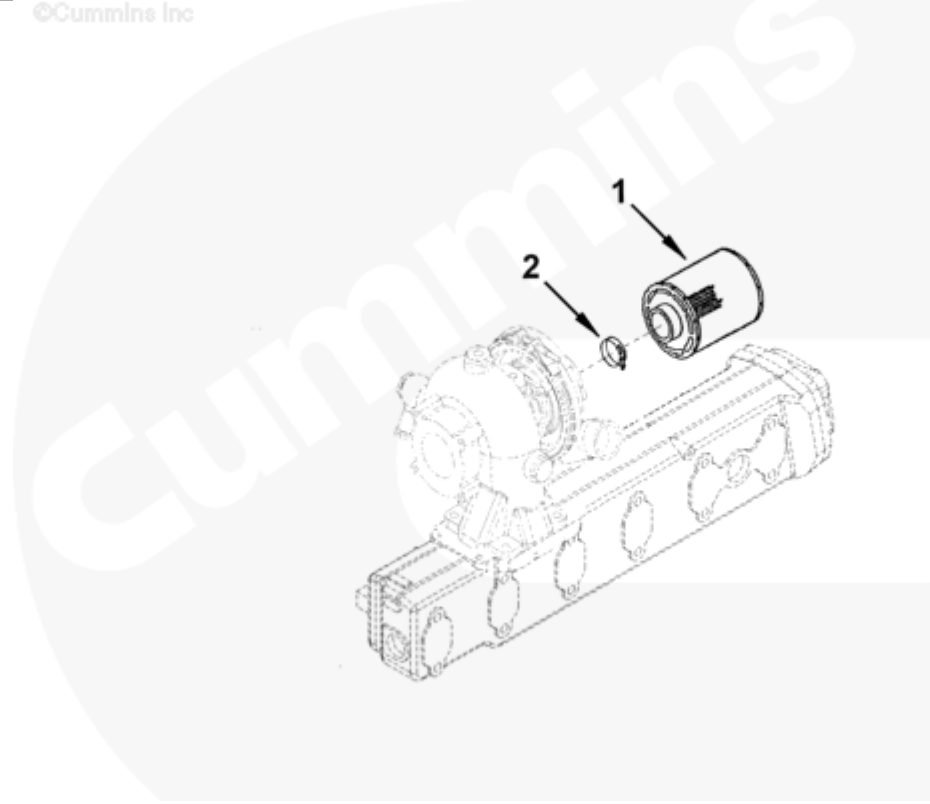

©Cummins Inc

ac900gu

SMALL | MEDIUM | LARGE

Cart	Ref No	Part Number	Part Description	Required	Remarks
<a href="#">View My Cart</a>					
		AC9030	Air Cleaner		<a href="#">Air Cleaner...(More)</a>

					Duty Rating: Light
					Air Cleaner Exhaust OD (mm):
					101.6
					Mounting Location: On
					Turbocharger
					Manufacturer: Donaldson
					Filter Quantity: 1
					Environment Capability:
					Indoor
					Filter Disposition:
					Reuseable
					Supply Method: Mounted
					Engine Family: B Series
					Structure Code: 02 EBM
					Cylinders: 6
					Aspiration: Turbocharged
<input type="checkbox"/>	1	<a href="#">3924540</a>	Air Cleaner	1	
<input type="checkbox"/>	2	<a href="#">125740</a>	T-Bolt Clamp	1	4 1/2 in.